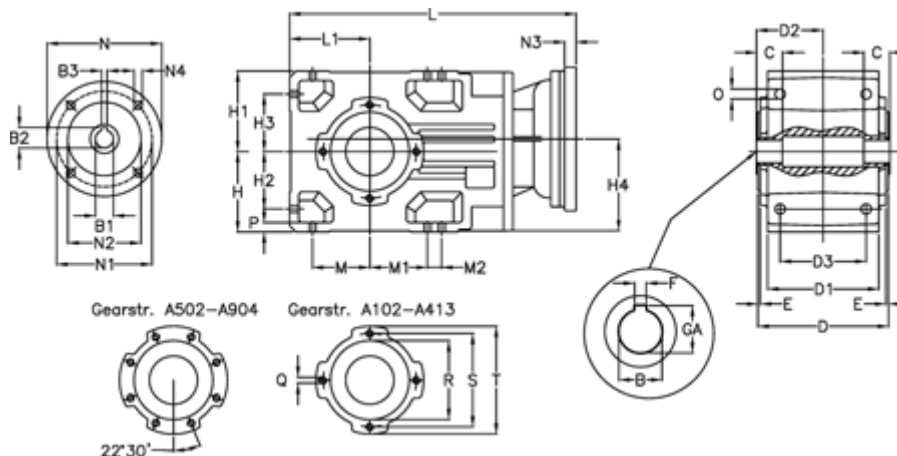

Article number: 29600229284220  
 Description: Bevel helical gearbox  
 A203UH35-292,8-P63B5

## Measures

B = 35	D3 = 90	H3 = 60.0	N1 = 115	S = 115
B1 = 11	Description = A203UH35-xx-P63 B5	H4 = 93.0	N2 = 95	T = 140
B2 = 12.8	E = 3.0	L = 361.5	N3 = 0	
B3 = 4	F = 10	L1 = 80	N4 = M8x19	
C = 22	GA = 38.3	M = 60.0	O = 9.5	
D = 136	H = 80	M1 = 60.0	P = 9	
D1 = 110	H1 = 80	M2 = 0	Q = M8x15	
D2 = 70.0	H2 = 60.0	N = 140	R = 95	